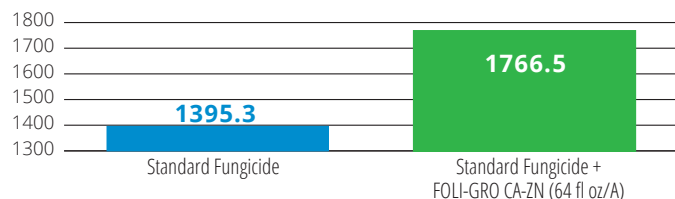

Nut Meat (lb/A)

3 applications at pink bud, petal fall, and 21 days after
Woodlake, CA PDF226031CA01

FOLI-GRO CA-ZN BENEFITS

100% soluble, stable formulation

Formulated specifically for foliar applications

Fast response, rapid absorption

GUARANTEED ANALYSIS

Total Nitrogen (N)	5.00%
5.00% Nitrate Nitrogen	
Calcium (Ca)	5.00%
0.50% Chelated Calcium	
Zinc (Zn)	2.50%
1.50% Chelated Zinc	

DERIVED FROM: Calcium Nitrate, Calcium Citrate, Zinc Nitrate, and Zinc Citrate.

Discover the how you can harness The Power of We® at WilburEllisAgribusiness.com.