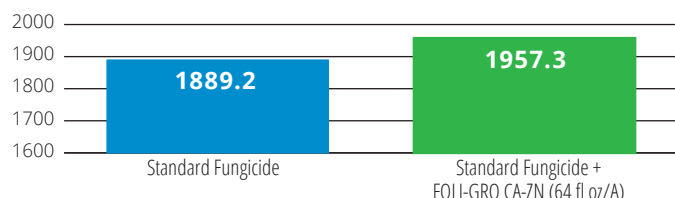

Nut Meat (lb/A)

3 applications at pre-bloom, full bloom, and petal fall
Chico, CA PDF226031CA03