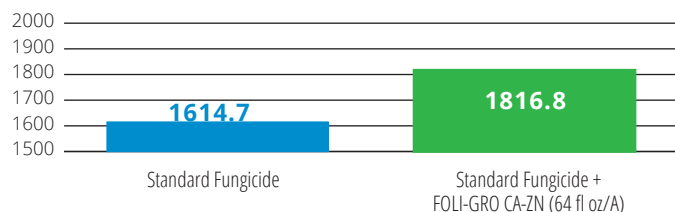

Nut Meat (lb/A)

3 applications at pre-bloom, full bloom, and petal fall
Chico, CA PDF226031CA02