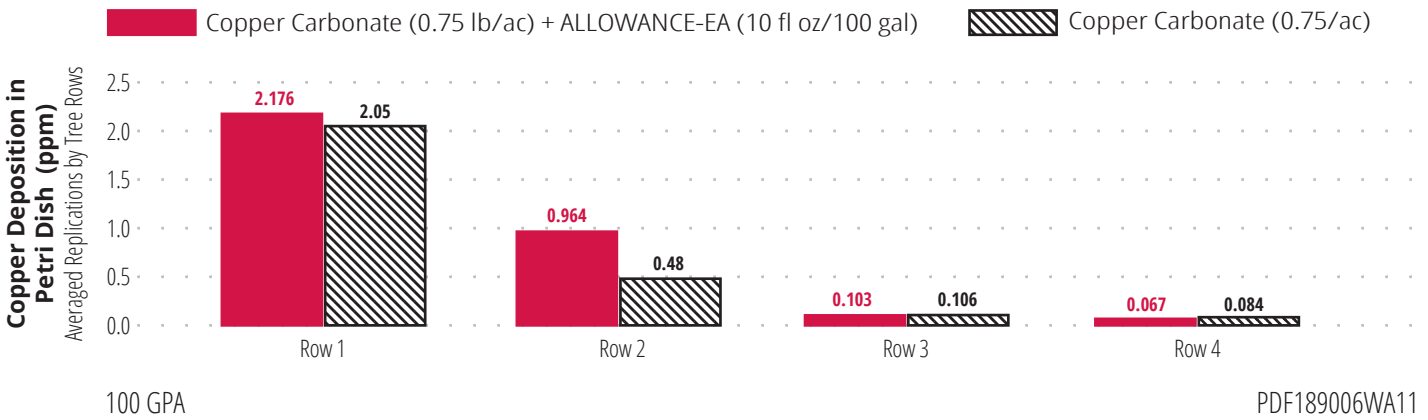

Minimize Driftable Fines and Maximize Deposition ALLOWANCE-EA Trial

Treatment	Time of Application	Relative Humidity	Rainfall	Air Temperature	Soil Temperature 6"	Soil Temperature 3"	Wind Speed Average	Wind Direction	Wind Speed Maximum
Copper Alone	8:00 AM	80%	0"	32°F	53°F	46°F	5.7 mph	39° - NE	6.7 mph
ALLOWANCE-EA	9:00 AM	73%	0"	37°F	53°F	46°F	4.5 mph	38° - NE	6.3 mph