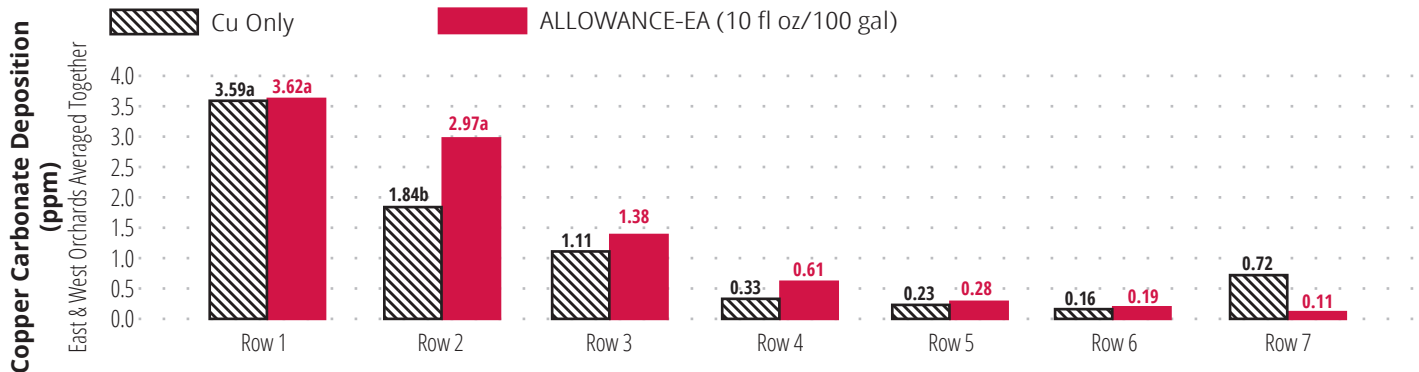

**Better Coverage =  
Better Performance**

**Non-Oil, Water-Based  
Formulation**

**More Droplets, Better Deposits,  
More Product on Target**

## Keep Your Products Where You Want Them – On the Crop

100 GPA | Means followed by same letter do not significantly differ.

If graph contains multiple bars/lines, means from different evaluations (different colored vertical bars or different points on a line) do not correspond. (Non-Nutrition/Biological: P=.05, Nutrition/Biological: P=.10, LSD). If no letters are present, there is no significant difference.

## Minimize Driftable Fines and Maximize Deposition ALLOWANCE-EA Trial

Treatment	Time of Application	Relative Humidity	Rainfall	Air Temperature	Soil Temperature 6"	Soil Temperature 3"	Wind Speed Average	Wind Direction	Wind Speed Maximum
Copper Alone	8:00 AM	80%	0"	32°F	53°F	46°F	5.7 mph	39° - NE	6.7 mph
ALLOWANCE-EA	9:00 AM	73%	0"	37°F	53°F	46°F	4.5 mph	38° - NE	6.3 mph