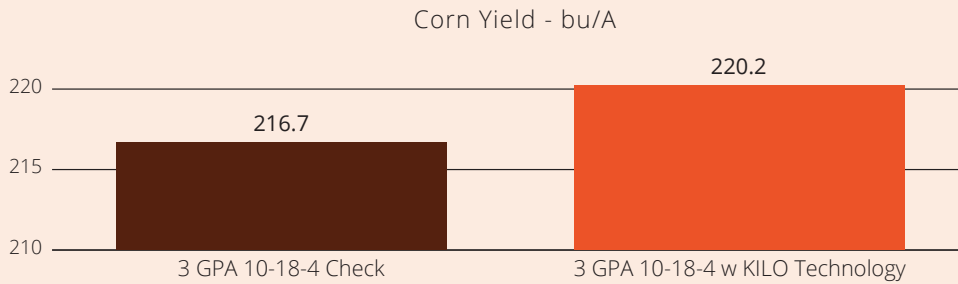

USE KILOWATT AS FOLIAR OR IN-FURROW ADDITIVE TO INCREASE PHOSPHORUS AVAILABILITY.

The Source of K Matters: KILO® Technology Increases Yield Over Other K-sources

Provided by NAS | 12 trials from grower, dealer, research, and/or university origins - IA, NC, ND, NE, OH, SD, TN, TX, WI