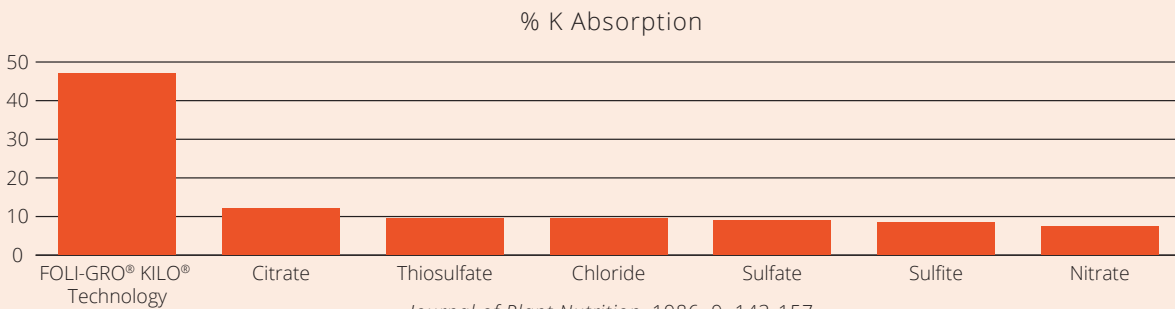

TILL-IT KILOWATT uses proprietary KILO® technology to harness incredibly soluble, available potassium and the right blend of micronutrients – including manganese (0.30%), copper (0.35%), and zinc (1.90%). These micronutrients are essential in several plant growth processes and are chelated, or protected from being tied up in the soil, for a fast start and increased yield potential for your crops.

RATES AND APPLICATION

Follow the rates and application recommendations as shown, for row crops.

CROP TIMING	RATE
Starter additive in-furrow: at-planting, pre-plant, or early in-season	2-6 quarts per acre
Foliar boost: early/late foliar with crop protection products	1-6 quarts per acre

USE KILOWATT AS FOLIAR OR IN-FURROW ADDITIVE TO INCREASE PHOSPHORUS AVAILABILITY.

The Source of K Matters: KILO® Technology Increases Yield Over Other K-sources

Provided by NAS | 12 trials from grower, dealer, research, and/or university origins - IA, NC, ND, NE, OH, SD, TN, TX, WI

Foliar Absorption of Potassium After 48 hours on Soybeans as a Foliar

Effect on P-Fertilizer Availability in Soil With Humic and Fulvic Acids

Discover how you can harness The Power of WE™ at WilburEllisAgribusiness.com.