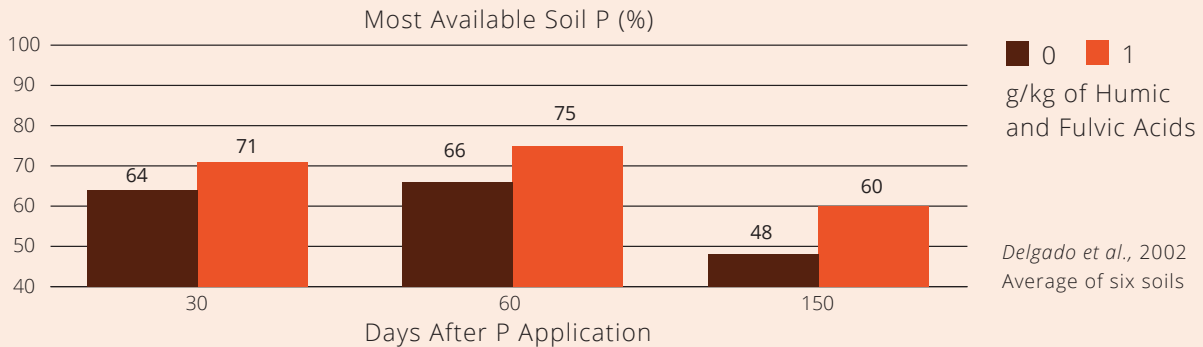

RATES AND APPLICATION

Follow the rates and application recommendations as shown, for row crops.

CROP TIMING	RATE
Starter additive in-furrow: at-planting, pre-plant, or early in-season	2-6 quarts per acre
Foliar boost: early/late foliar with crop protection products	1-6 quarts per acre

USE KILOWATT AS FOLIAR OR IN-FURROW ADDITIVE TO INCREASE PHOSPHORUS AVAILABILITY.

The Source of K Matters: KILO® Technology Increases Yield Over Other K-sources

Provided by NAS | 12 trials from grower, dealer, research, and/or university origins - IA, NC, ND, NE, OH, SD, TN, TX, WI

Foliar Absorption of Potassium After 48 hours on Soybeans as a Foliar

Effect on P-Fertilizer Availability in Soil With Humic and Fulvic Acids

Discover how you can harness The Power of WE™ at WilburEllisAgribusiness.com.