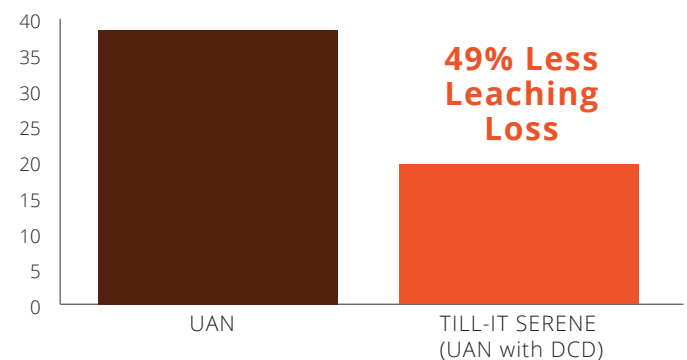

A Clear Advantage

Maximize the Power of N®

TILL-IT® SERENE™ 27-0-0

Stabilized nitrogen source coupled with nutrient holding capacity, all-in-one product for application flexibility.

TILL-IT SERENE is loaded with NDURE® DCD to slow nitrification and leaching, and contains the nutrient efficiency of PURIC® fulvic acid. Through a double extraction process, PURIC FC is concentrated into a clear, bioactive fulvic acid liquid to increase nutrient use fluency. TILL-IT SERENE ensures your nitrogen stays where your crops need it most—in the root zone.

TILL-IT SERENE BENEFITS

- Clear formulation for sight gauge visibility (won't turn the tank black)
- Below-ground nitrogen protection
- Increased nutrient holding capacity
- Application flexibility—broadcast, band, dribble, Y-drop, or fertigation
- No in-field mixing
- Reduces nitrification and leaching

RATES AND APPLICATION

CROP TYPE	RATE PER ACRE
ROW CROPS	Apply 5-70 gallons per acre, as a broadcast, injection, or through irrigation. Incorporation within 3 days is recommended.
OTHER CROPS	Apply 5-50 gallons per acre, as a broadcast, drip-injection, or band. Incorporation within 3 days is recommended.

Nitrogen Lost Through Leaching (lb N/A)

Applied as a side-dress on corn

Source: Motavalli et al., 2008 (Review)

ALL INFORMATION CONTAINED HEREIN IS PROVIDED "AS-IS", AND WILBUR-ELLIS COMPANY LLC ("WILBUR-ELLIS") HEREBY EXPRESSLY DISCLAIMS ANY AND ALL REPRESENTATIONS AND WARRANTIES WITH RESPECT TO THE INFORMATION CONTAINED HEREIN, WHETHER EXPRESS OR IMPLIED BY LAW OR OTHERWISE, INCLUDING, WITHOUT LIMITATION ANY WARRANTY OF COMPLETENESS OR ACCURACY AND ANY WARRANTY OF FITNESS FOR A PARTICULAR USE OR WARRANTY OF MERCHANTABILITY. WILBUR-ELLIS SHALL NOT BE LIABLE FOR ANY DIRECT, INDIRECT, CONSEQUENTIAL, SPECIAL, OR INCIDENTAL DAMAGES ARISING OUT OF USE OF THE INFORMATION CONTAINED HEREIN OR ANY SERVICES PROVIDED BY WILBUR-ELLIS RELATED THERETO. © 2021 Wilbur-Ellis Company LLC. This document is for information only and is not an offer to sell or buy any products or services. Prior to use, always read applicable labels, terms and conditions, and related documents for complete instructions, proper usage, and limitations. For information only. Not a label. Prior to use, always read and follow the product label directions. WILBUR-ELLIS logo, The Power of WE, PURIC, Maximize the Power of N, NDURE, TILL-IT, and TILL-IT logo are registered trademarks, and TILL-IT SERENE is a trademark of Wilbur-Ellis Company LLC. K-218562